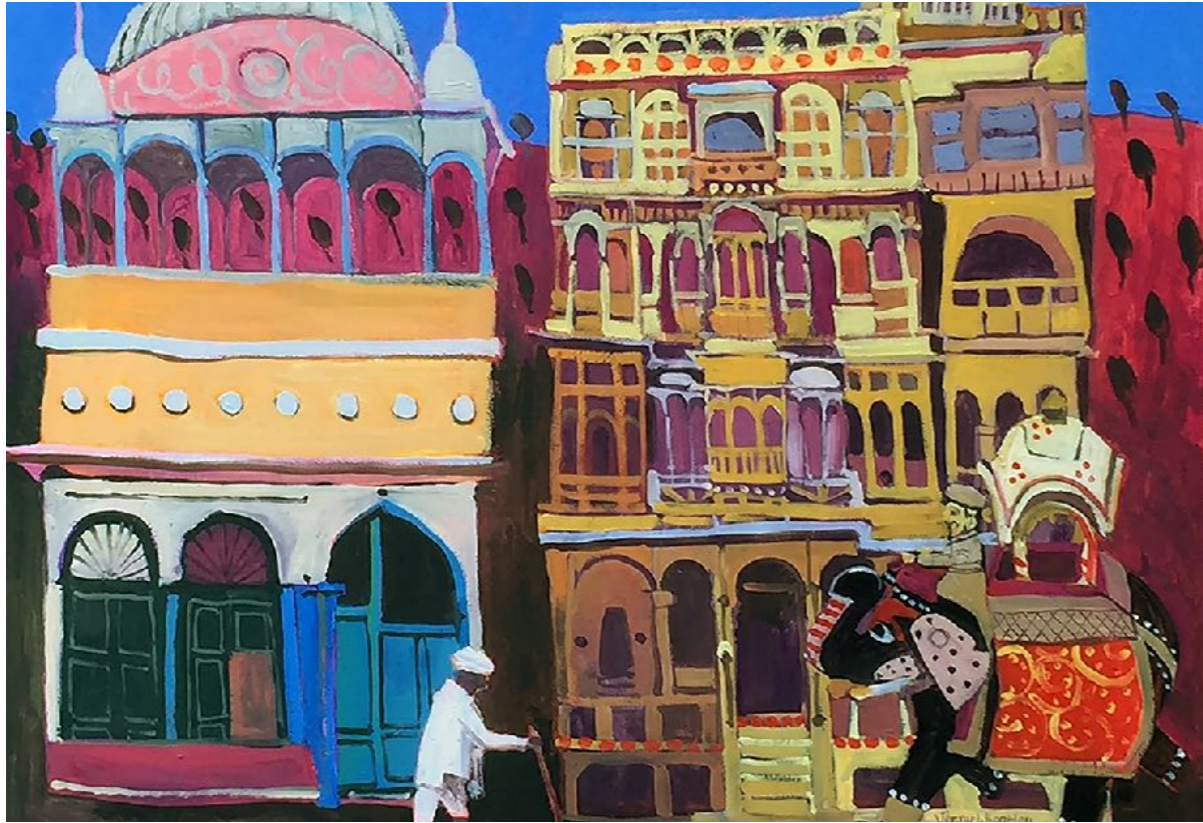

14. **Derwentwater**  
Oil on board  
5 x 7 ins

15. **Deep in the Woods**  
Oil on board  
8 x 11.5 ins

16. **Collection**  
Acrylic on canvas  
30 x 30 ins

17. **Neighbours on the Estuary**  
Acrylic on canvas  
24 x 24 ins

18. **Family Debate**  
Watercolour & collage  
22 x 31 ins

19. **The Meeting**  
Oil on board  
16 x 20 ins

20. **Gathering His Flock**  
Oil on board  
16 x 20 ins

21. **On High Alert**  
Acrylic on canvas  
24 x 24 ins